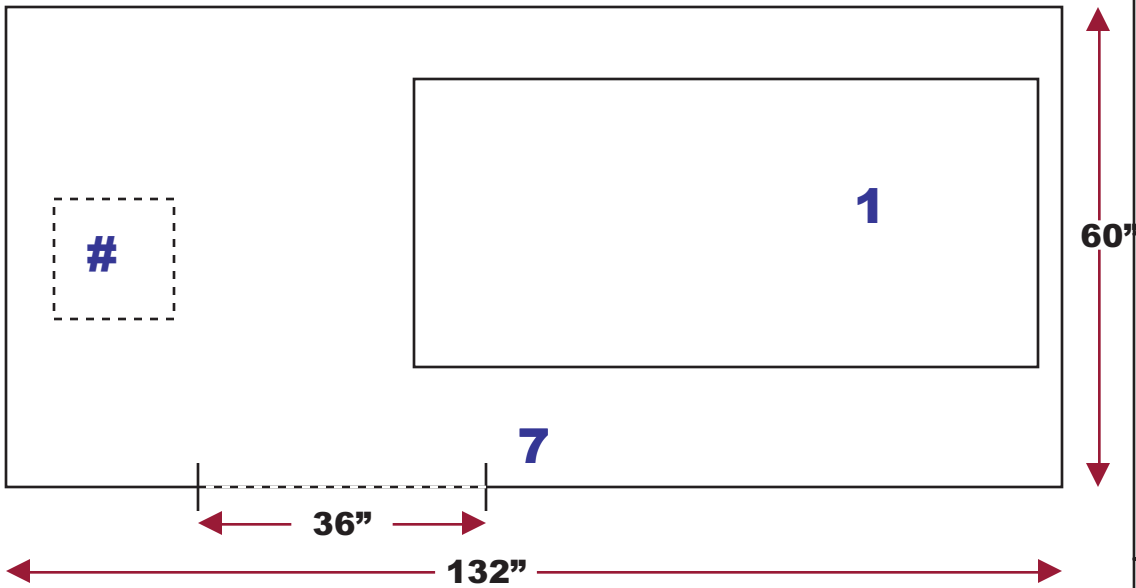

1. **key for provided furniture:**
1) mattress (78" x 36" x 6")
    - frame lifts bed 12" off ground
  2) desk (48" x 24" x 30")
  3) wooden chair (18" x 18")
  4) drawer unit (24" x 24" x 28")
    - drawers can fit under desk
  5) built-in drawers and cubby
    - seven drawers (21" x 14" x 4")
    - cubby (23" x 16" x 38")
  6) built-in closet (48" x 24" x 84")
  7) window ledge with heating/ac unit
    - window has blinds
  8) built-in shelves
  9) overhanging shelf and rod
    - 64" off the ground
  0) microfridge unit
- A) electrical outlet
  - B) ethernet/phone box
    - land line in every room
  - C) overhead light
  - D) switch for overhead light
  - E) mirror (24" x 36")
6. #) ladder to opposite floor
   - &) door to interior
   - %) door to outside

These are the approximate dimensions for the room. Stouffer Hall is a unique building and your room and closet dimensions might be different than the ones provided.